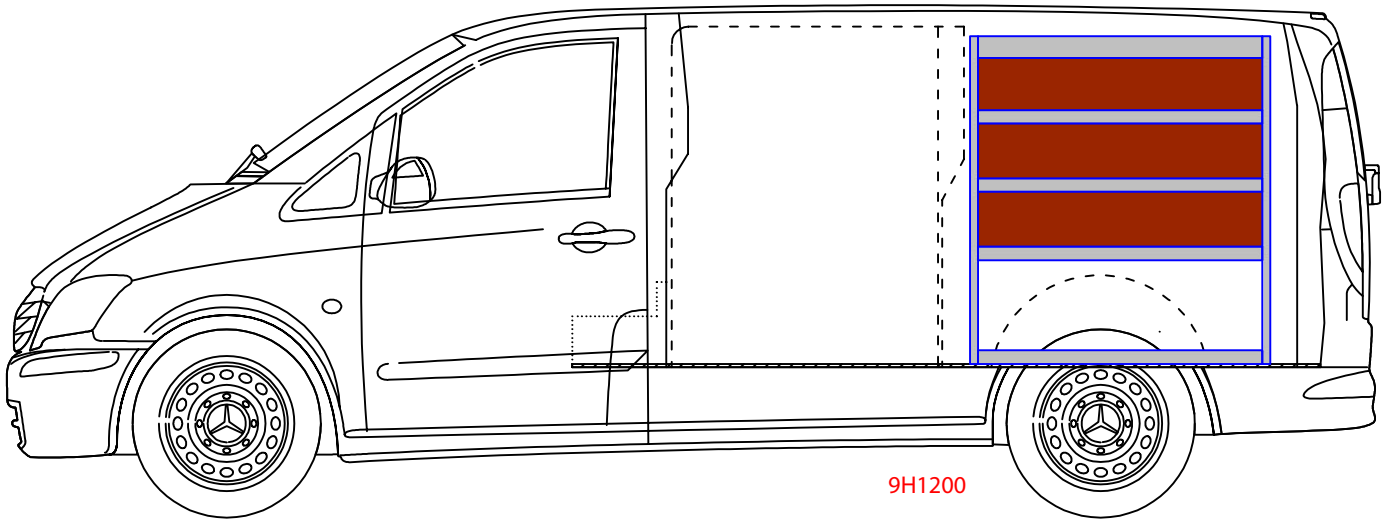

8H1200

9H1200

9H1200

MERCEDES VITO L2 Long

ALU-HOUT 8H1200 BXDXH 985X380X1200

ALU-HOUT 9H1200 BXDXH 1100X380X1200

Just in Case®

JUST IN CASE ALU-HOUTEN BEDRIJFSWAGENINRICHTINGEN