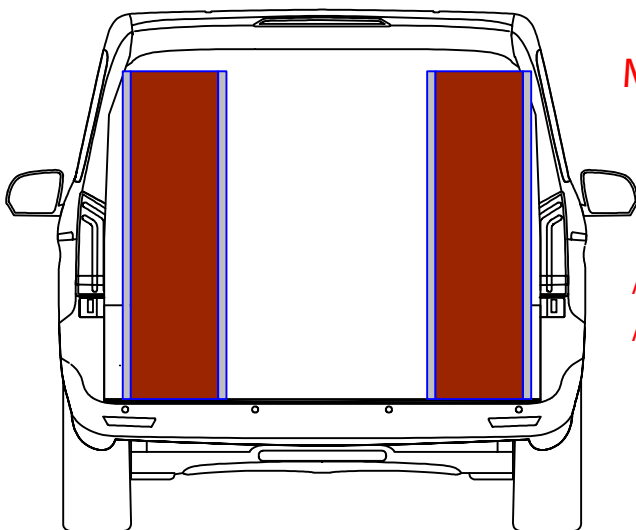

8H1200

9H1200

9H1200

MERCEDES VITO L2 Long

ALU-HOUT 8H1200 BXDXH 985X380X1200

ALU-HOUT 9H1200 BXDXH 1100X380X1200

Just in Case®

JUST IN CASE ALU-HOUTEN BEDRIJFSWAGENINRICHTINGEN